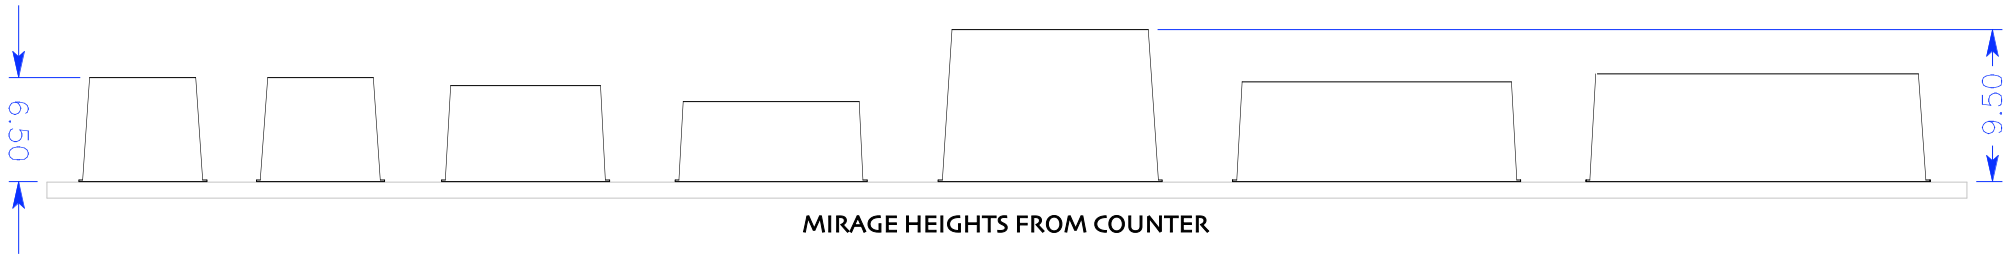

THIS ILLUSTRATION SHOWS RELATIVE FOOTPRINT SIZES FOR THE MIRAGE AND GRANDSTAND PRODUCT LINES TO GIVE YOU AN IDEA OF HOW LITTLE COUNTER SPACE IS NECESSARY FOR THESE FIXTURES.

GRANDSTAND HEIGHTS FROM COUNTER

GRANDSTAND FOOTPRINTS ON 60" x 18" COUNTER

MIRAGE HEIGHTS FROM COUNTER

MIRAGE FOOTPRINTS ON 120" x 24" COUNTER