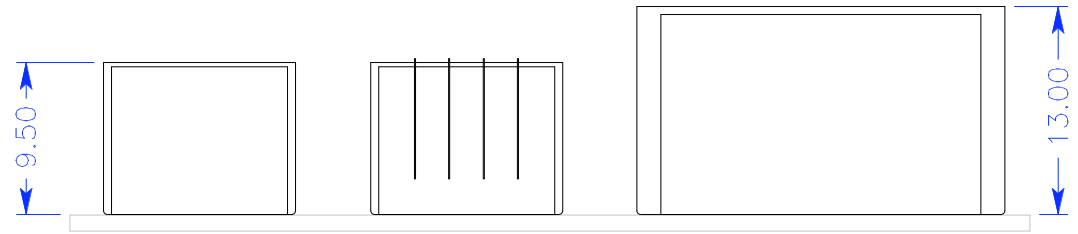

THIS ILLUSTRATION SHOWS RELATIVE FOOTPRINT SIZES FOR THE MIRAGE AND GRANDSTAND PRODUCT LINES TO GIVE YOU AN IDEA OF HOW LITTLE COUNTER SPACE IS NECESSARY FOR THESE FIXTURES.

GRANDSTAND HEIGHTS FROM COUNTER

GRANDSTAND FOOTPRINTS ON 60" x 18" COUNTER

MIRAGE HEIGHTS FROM COUNTER

MIRAGE FOOTPRINTS ON 120" x 24" COUNTER