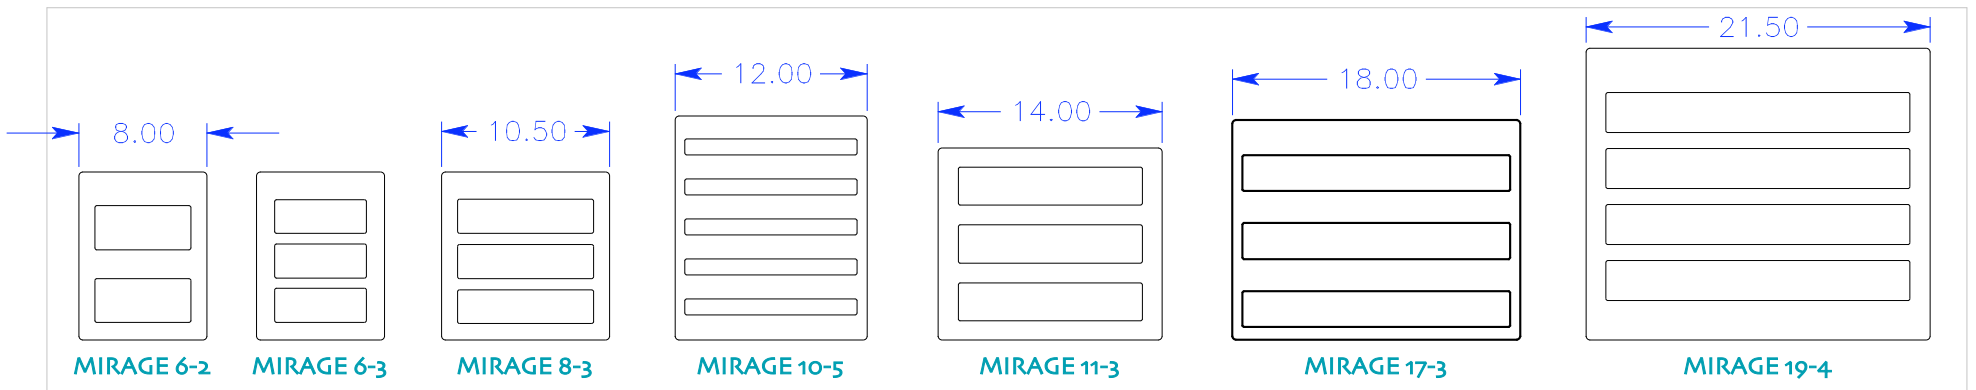

THIS ILLUSTRATION SHOWS RELATIVE FOOTPRINT SIZES FOR THE MIRAGE AND GRANDSTAND PRODUCT LINES TO GIVE YOU AN IDEA OF HOW LITTLE COUNTER SPACE IS NECESSARY FOR THESE FIXTURES.

GRANDSTAND HEIGHTS FROM COUNTER

GRANDSTAND FOOTPRINTS ON 60" x 18" COUNTER

MIRAGE HEIGHTS FROM COUNTER

MIRAGE FOOTPRINTS ON 120" x 24" COUNTER