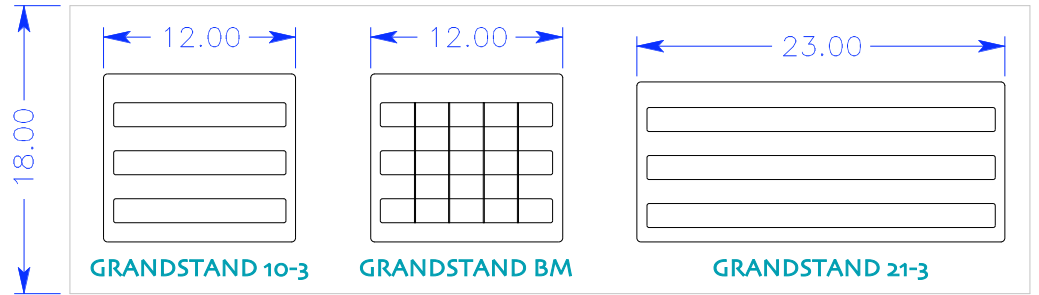

THIS ILLUSTRATION SHOWS RELATIVE FOOTPRINT SIZES FOR THE MIRAGE AND GRANDSTAND PRODUCT LINES TO GIVE YOU AN IDEA OF HOW LITTLE COUNTER SPACE IS NECESSARY FOR THESE FIXTURES.

GRANDSTAND HEIGHTS FROM COUNTER

GRANDSTAND FOOTPRINTS ON 60" x 18" COUNTER

MIRAGE HEIGHTS FROM COUNTER

MIRAGE FOOTPRINTS ON 120" x 24" COUNTER