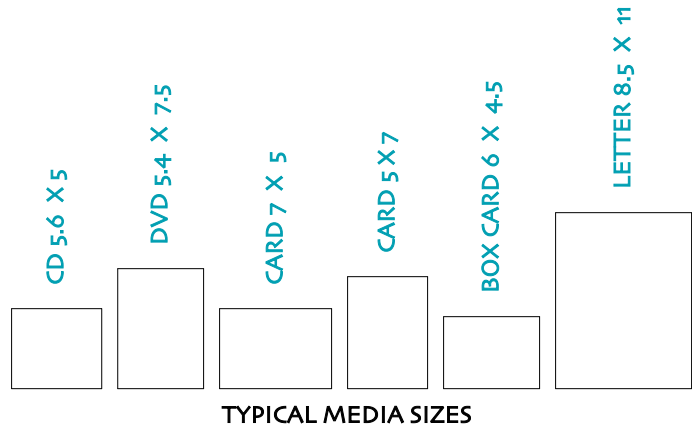

THIS ILLUSTRATION SHOWS RELATIVE FOOTPRINT SIZES FOR THE MIRAGE AND GRANDSTAND PRODUCT LINES TO GIVE YOU AN IDEA OF HOW LITTLE COUNTER SPACE IS NECESSARY FOR THESE FIXTURES.

GRANDSTAND HEIGHTS FROM COUNTER

GRANDSTAND FOOTPRINTS ON 60" x 18" COUNTER

MIRAGE HEIGHTS FROM COUNTER

MIRAGE FOOTPRINTS ON 120" x 24" COUNTER